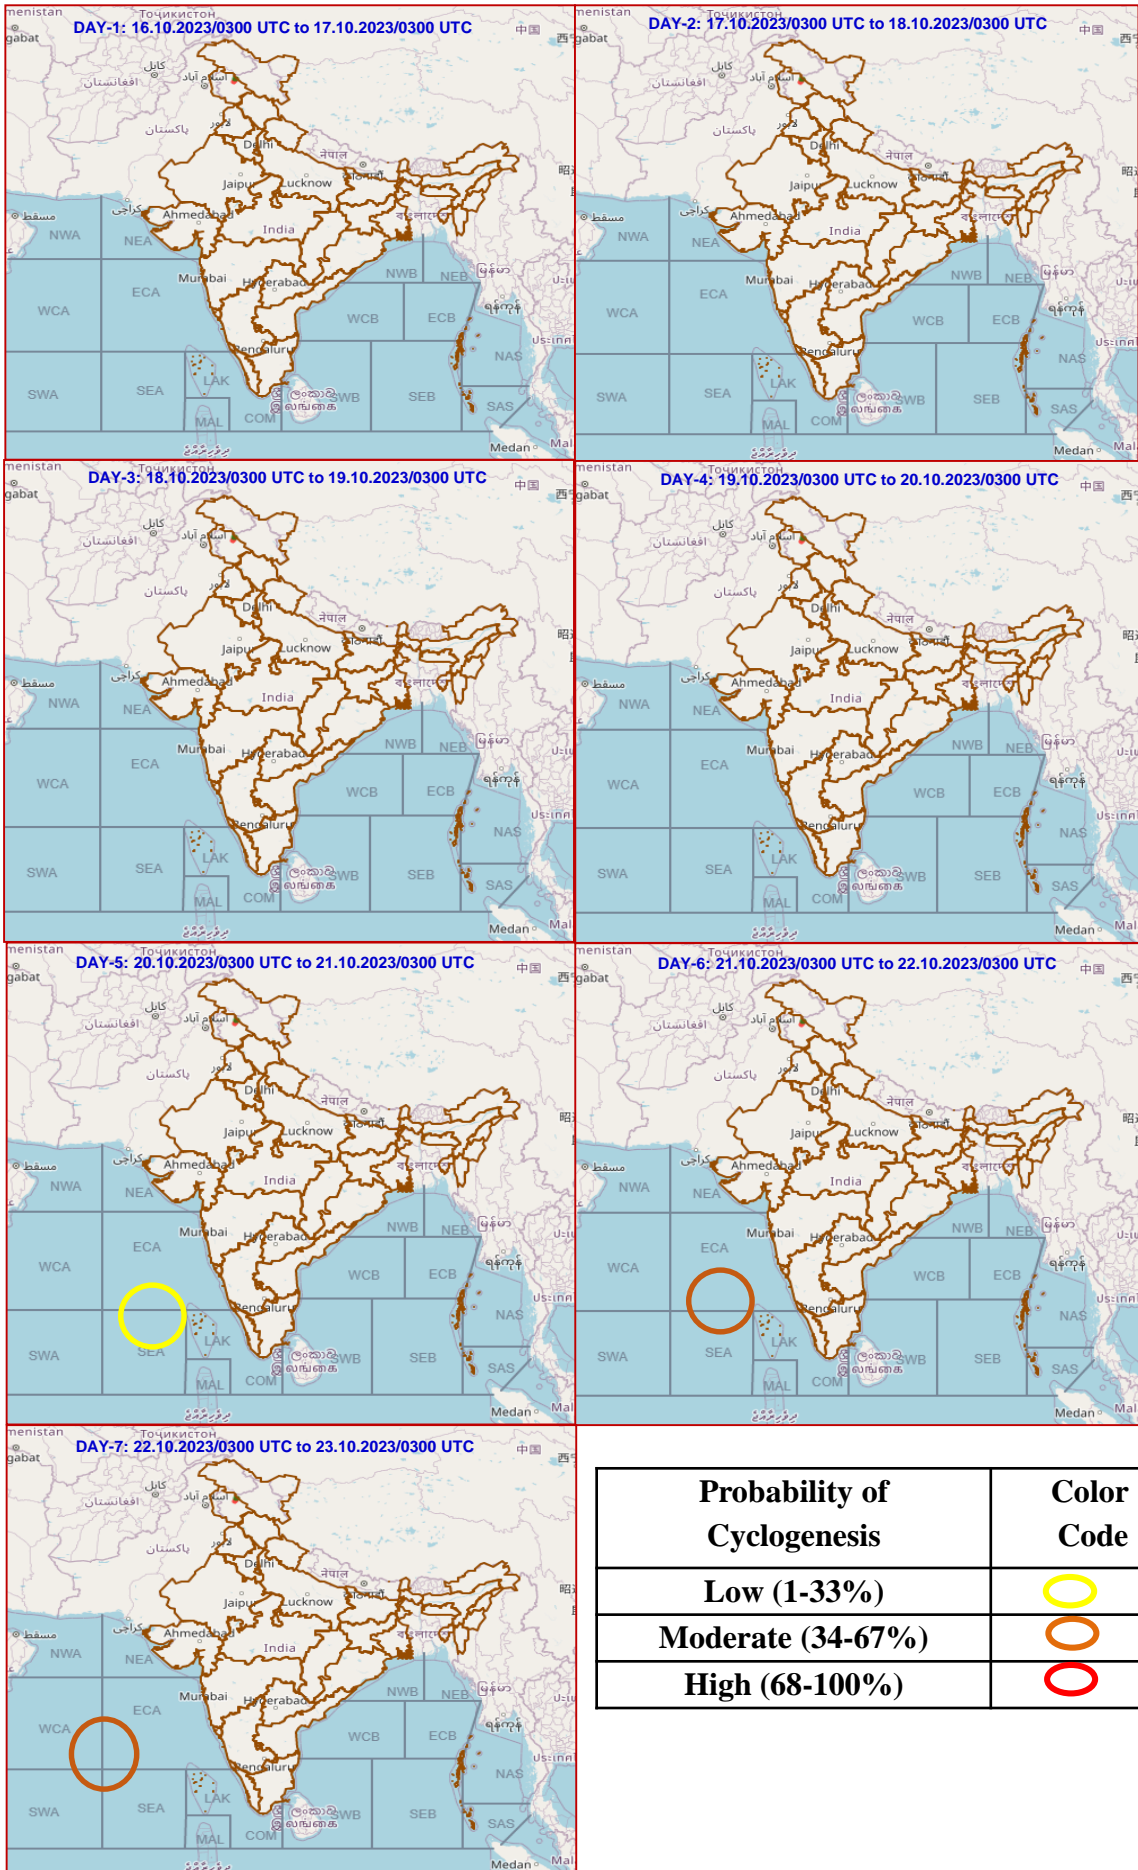

Graphical Tropical Weather Outlook

Probability of Cyclogenesis	Color Code
Low (1-33%)	
Moderate (34-67%)	
High (68-100%)	